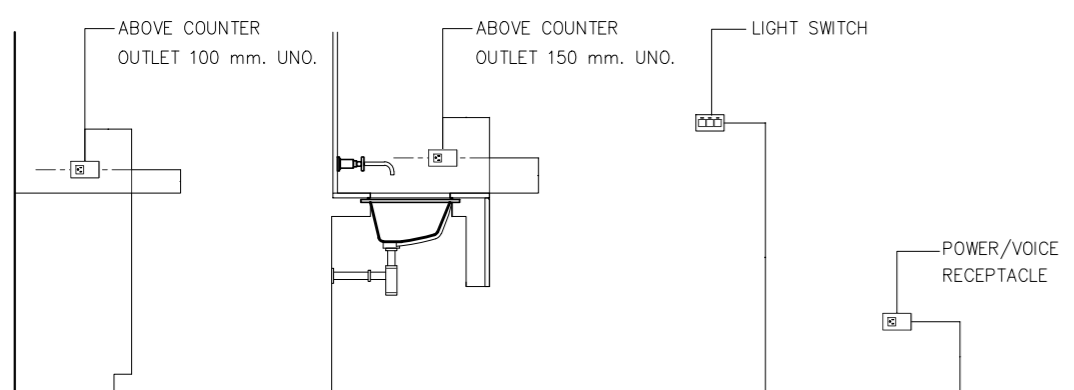

แบบแสดงระยะติดตั้ง OUTLET, SWITCH

ELECTRICAL SYMBOLS	
	WALL MOUNTED DUPLEX OUTLET
	WALL MOUNTED TV. OUTLET
	WALL MOUNTED TELEPHONE OUTLET +0.30 m. AFF
	FLOOR MOUNTED DUPLEX OUTLET
	FLOOR MOUNTED TV. OUTLET
	FLOOR MOUNTED TELEPHONE OUTLET
	WALL MOUNTED DUPLEX OUTLET WEATHER PROOF
	JUNCTION BOX FOR ELECTRICAL EQUIPMENT
	SAFETY SW WEATHER PROOF